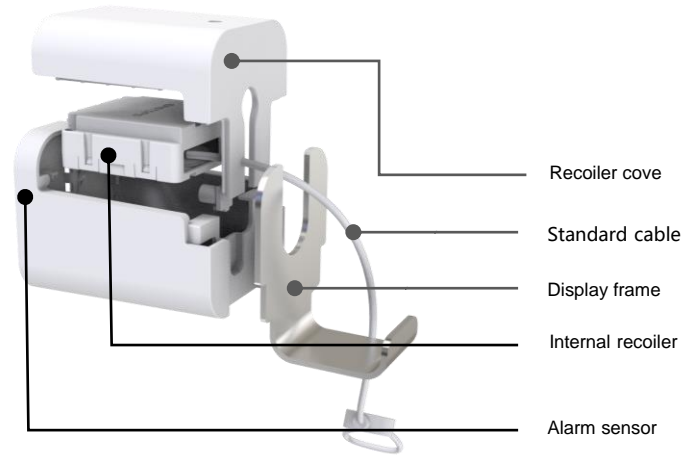

## 1 Type of alarm security recoiler

## 3 Installation way with desktop

using 3M adhesive

# Product dimension

Left view

Back view

Protection sensor