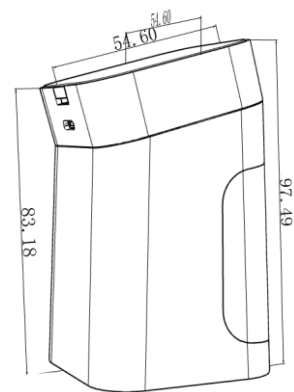

Structure function

1 Type of charging security cable

Lightning coiled cable

Type -c coiled cable

Micro -usb coiled cable

3 Installation way with desktop

3M adhesive

2 Components

Product dimension

Left view

Back view

Protection sensor