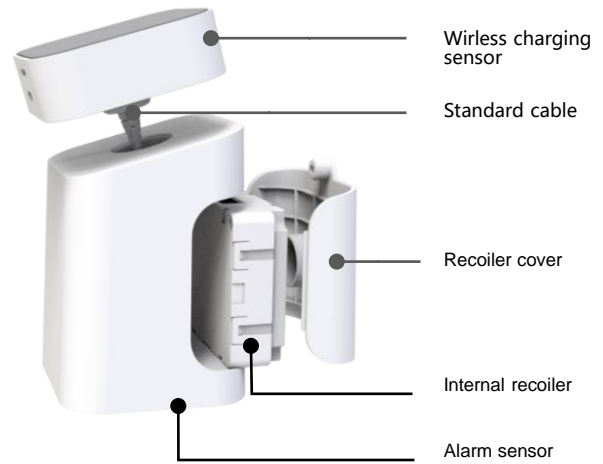

Structure function

1 Type of charging security cable

Lightning coiled cable

Type -c coiled cable

Micro -usb coiled cable

3 Installation way with desktop

3M adhesive

2 Components

Product dimension

Left view

Back view

Protection sensor