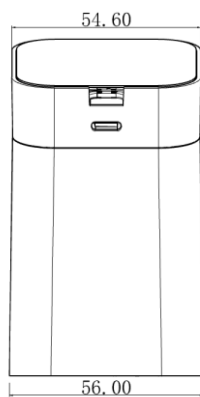

Structure function

1 Type of charging security cable

Lightning coiled cable

Type -c coiled cable

Micro -usb coiled cable

3 Installation way with desktop

3M adhesive

2 Components

Product dimension

Left view

Back view

Protection sensor