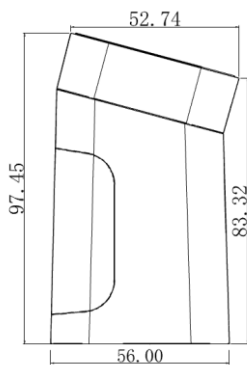

Structure function

1 Type of charging security cable

Lightning coiled cable

Type -c coiled cable

Micro -usb coiled cable

3 Installation way with desktop

3M adhesive

2 Components

Product dimension

Left view

Back view

Protection sensor