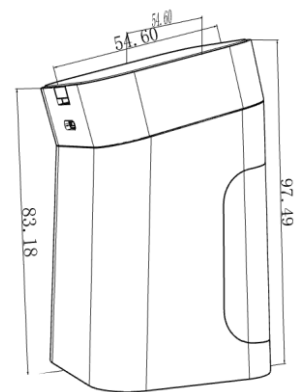

Structure function

1 Type of charging security cable

Lightning coiled cable

Type -c coiled cable

Micro -usb coiled cable

3 Installation way with desktop

3M adhesive

2 Components

Product dimension

Left view

Back view

Protection sensor