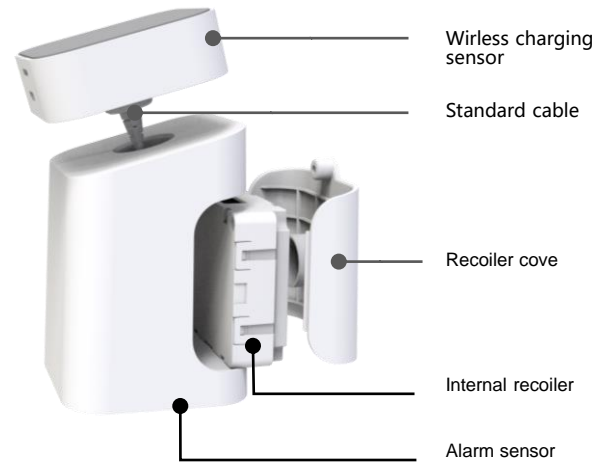

Structure function

1 Type of charging security cable

Lightning coiled cable

Type -c coiled cable

Micro -usb coiled cable

3 Installation way with desktop

3M adhesive

2 Components

Product dimension

Left view

Back view

Protection sensor