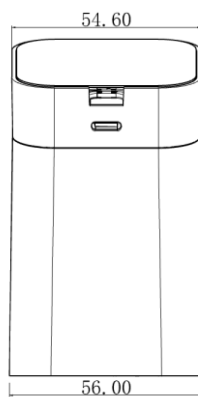

Structure function

1 Type of charging security cable

Lightning coiled cable

Type -c coiled cable

Micro -usb coiled cable

3 Installation way with desktop

3M adhesive

2 Components

Product dimension

Left view

Back view

Protection sensor